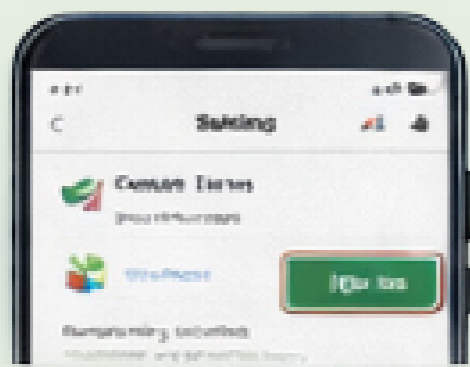

# Protect Your Child's Mobile in 2 Minutes

Set limits, block harmful content, and manage screen time easily.

ANDROID • FAMILY LINK

## Quick guide for parents and guardians

Manage screen time, apps, and content with Google Family Link.

1