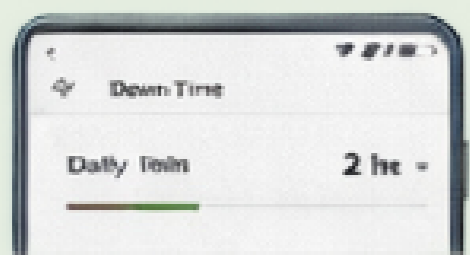

### Install Family Link

Download the Google Family Link app on the parent's device.

2

### Link your child's account

Add or connect your child's Google account and keep their device nearby.

3