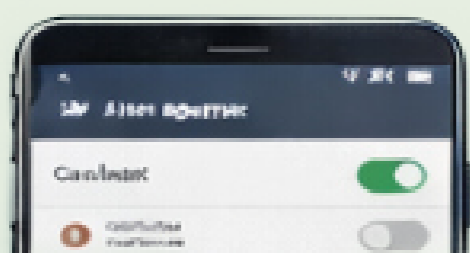

### Link your child's account

Add or connect your child's Google account and keep their device nearby.

3

### Set screen limits

Choose daily limits and a bedtime schedule in Screen Time controls.

4